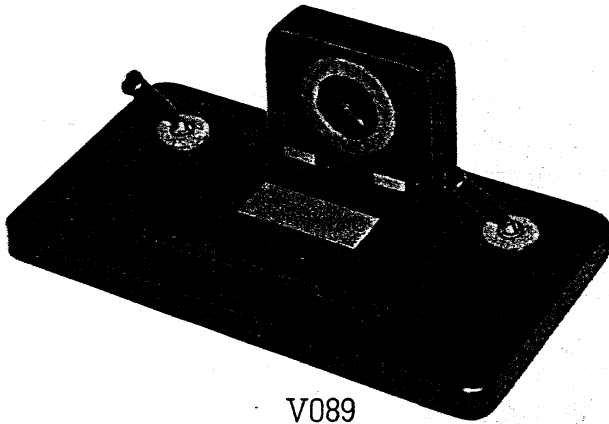

T076 GVAZI. Black lamp with chromium trim inlaid black Formica base. 10 x 5 inches, with over all height 10 inches. With two No. 5 Pens $25.00.
T079 same as above with two LIFETIME Pens $30.00.

V089
AND
V089-561